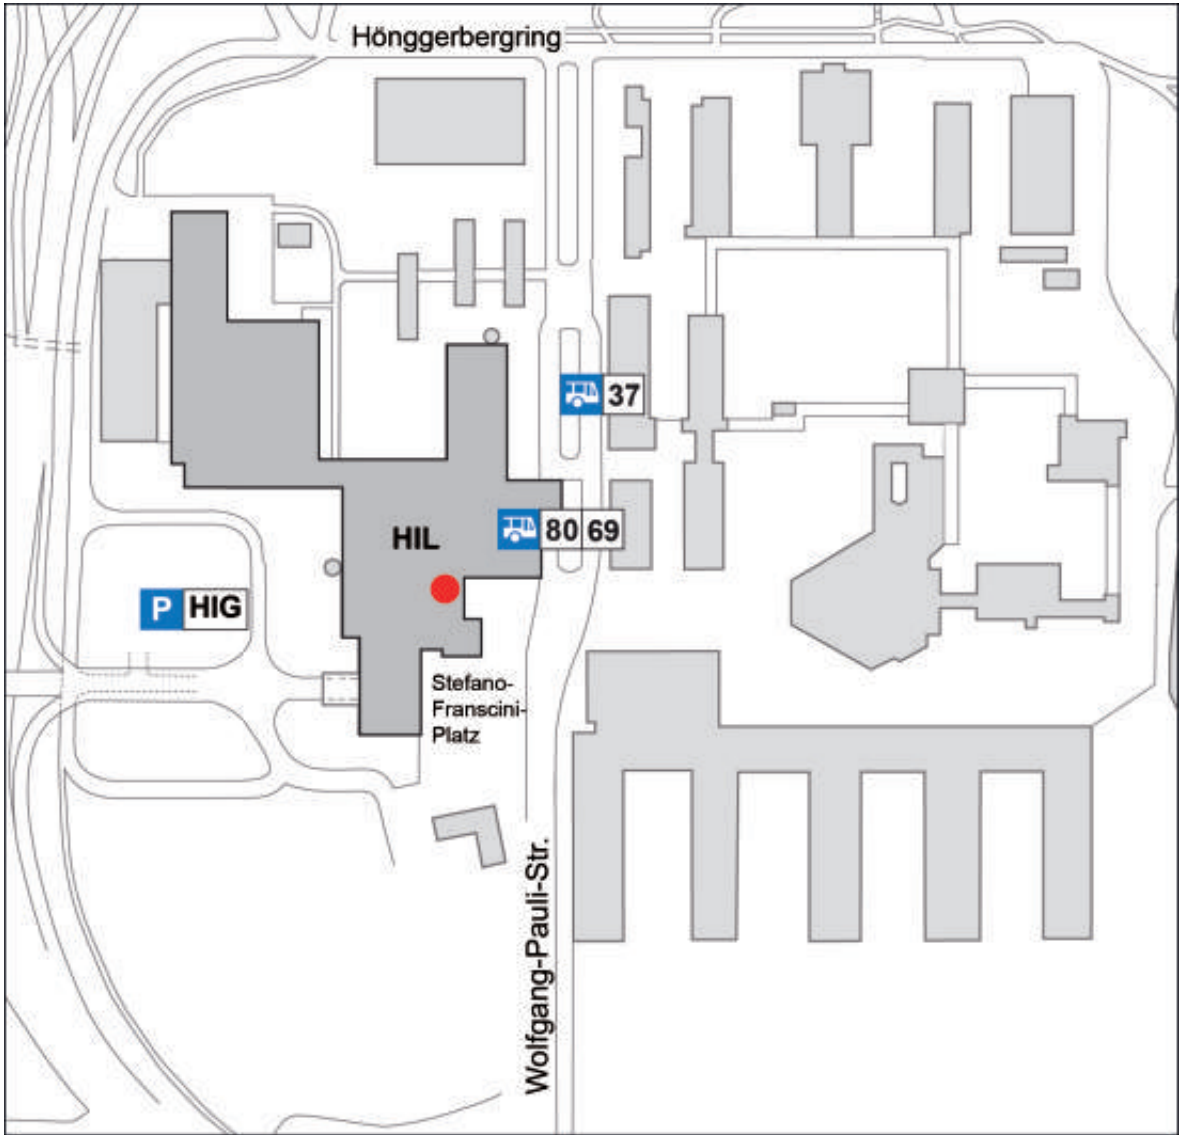

**Main venue Höggerberg**

ETH Zurich, Höggerberg, HIL Building,  
gta exhibitions

## Opening hours

Monday to Friday, 10 a.m. to 6 p.m.

No exhibitions during semester breaks.

Please check our [current program here](#).

Free entry

## Address

Stefano-Frascini-Platz 5  
8093 Zurich

Arrival by public transportation (recommended)

Bus 69 and 80 to "ETH Höggerberg"

● gta Ausstellungen  
Ausstellungsraum im Erdgeschoss