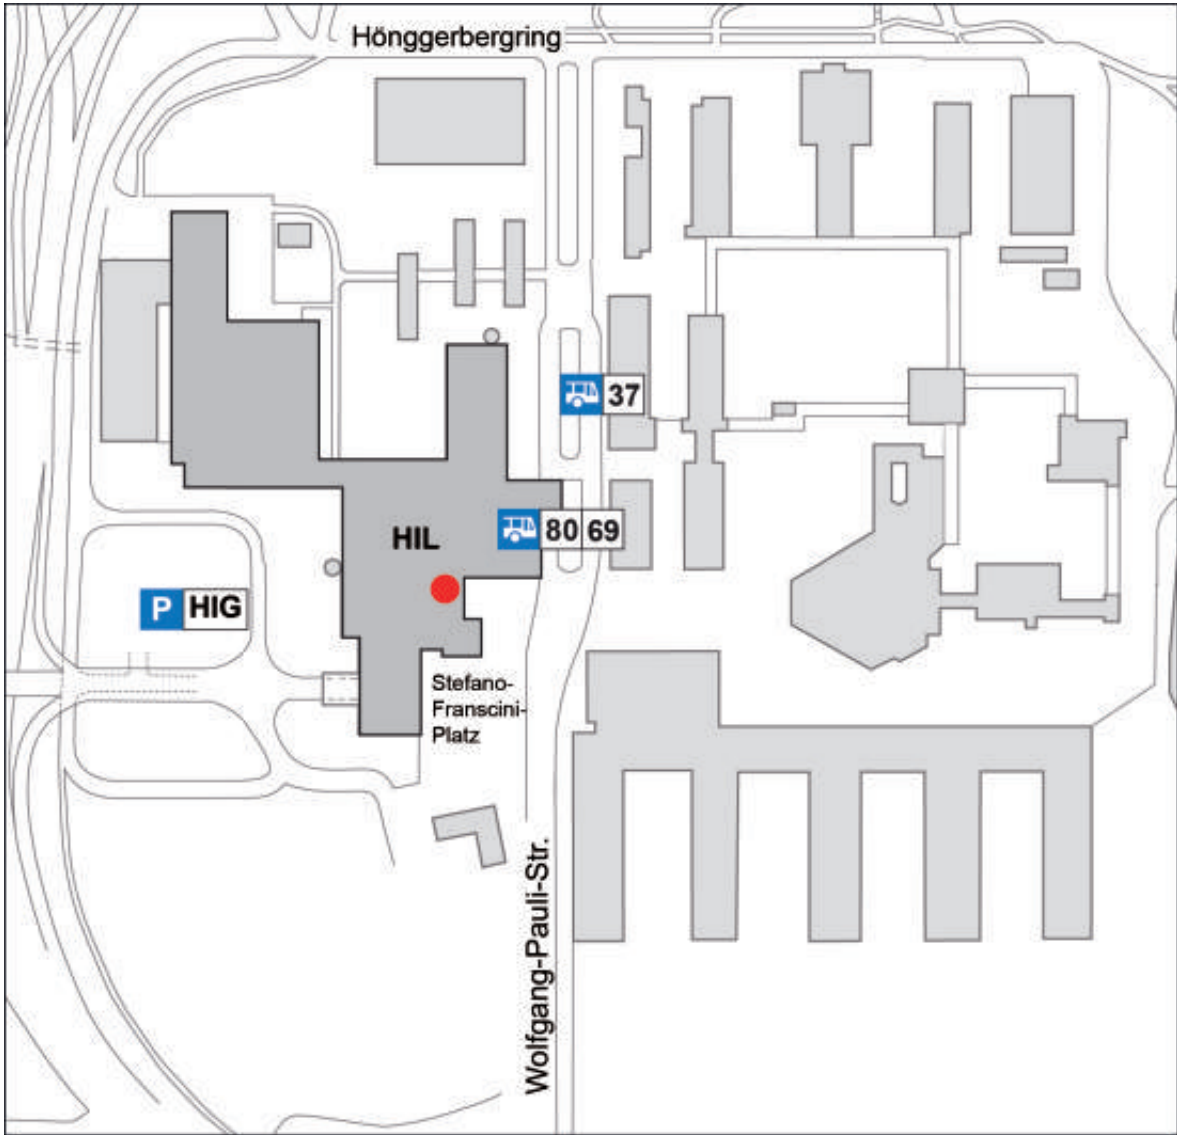

ETH Zürich
D-ARCH Departement Architektur
Institut für Geschichte und Theorie der Architektur gta

Our main venue is located at campus Höggerberg. A few projects take place in other venues, please check [here](#) for information.

Main venue Höggerberg

ETH Zurich, Höggerberg, building HIL, gta exhibitions

Opened: Mon–Fri 10–18

No exhibitions during semester breaks.

Please check our [current program here](#).

Free entry

Address:

Stefano-Frascini-Platz 5
8093 Zurich

Arrival by public transportation (recommended):

Bus 69, 80 to «ETH Höggerberg»

● gta Ausstellungen
Ausstellungsraum im Erdgeschoss