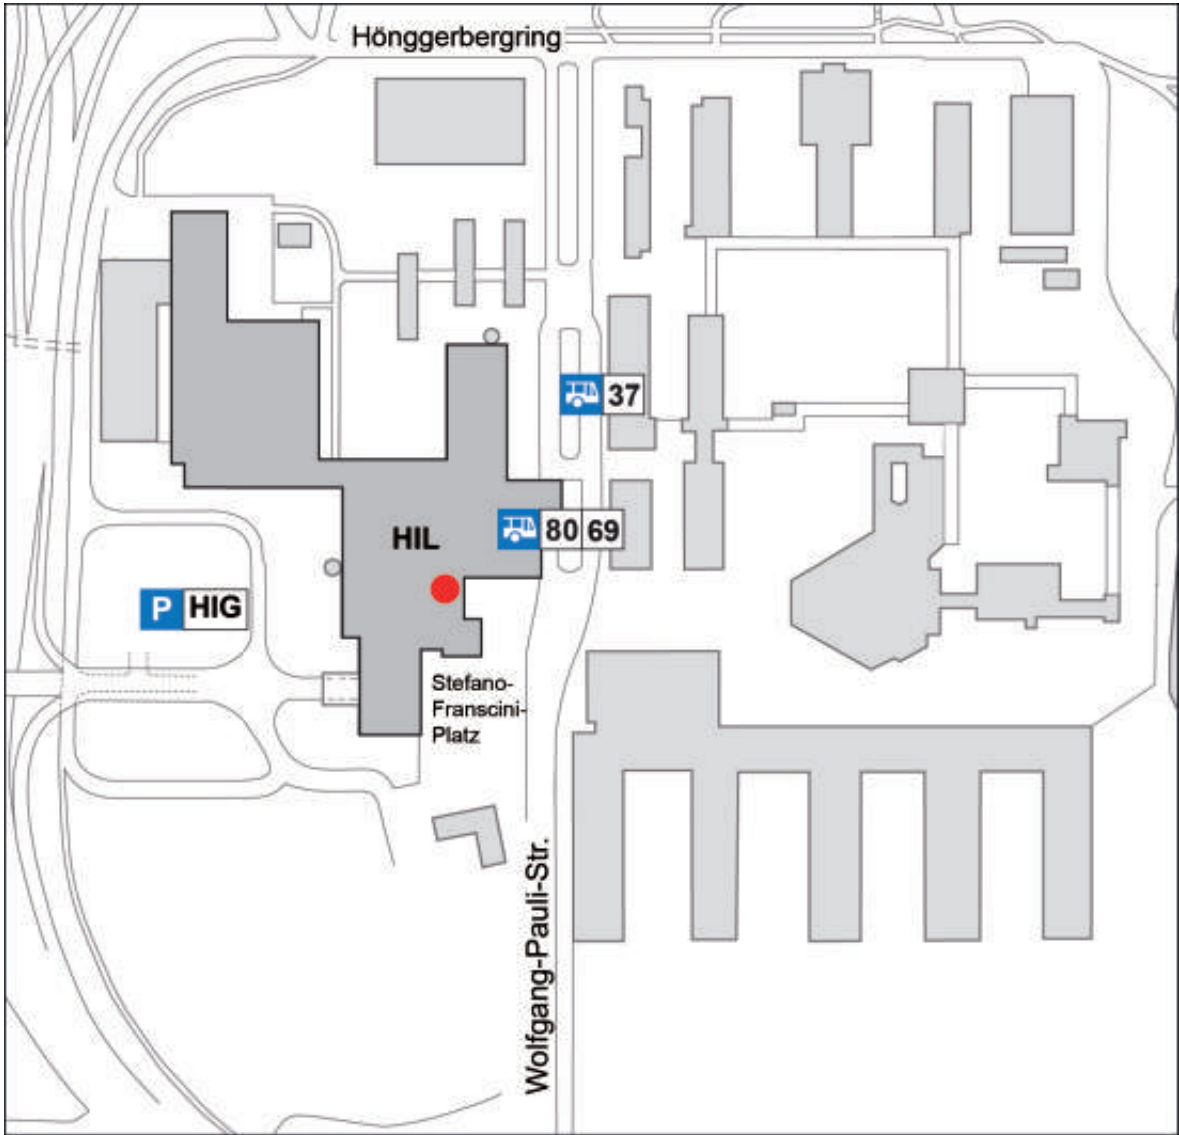

ETH Zürich
D-ARCH Departement Architektur
Institut für Geschichte und Theorie der Architektur gta

Our main venue is located at campus Höggerberg. A few projects take place in other venues, please check [here](#) for information.

Main venue Höggerberg

ETH Zurich, Höggerberg, building HIL, gta exhibitions

Opened: Mon–Fri 10–18

No exhibitions during semester breaks.

Please check our [current program here](#).

Free entry

Address:

Stefano-Frascini-Platz 5
8093 Zurich

Arrival by public transportation (recommended):

Bus 69, 80 to «ETH Höggerberg»

● gta Ausstellungen
Ausstellungsraum im Erdgeschoss