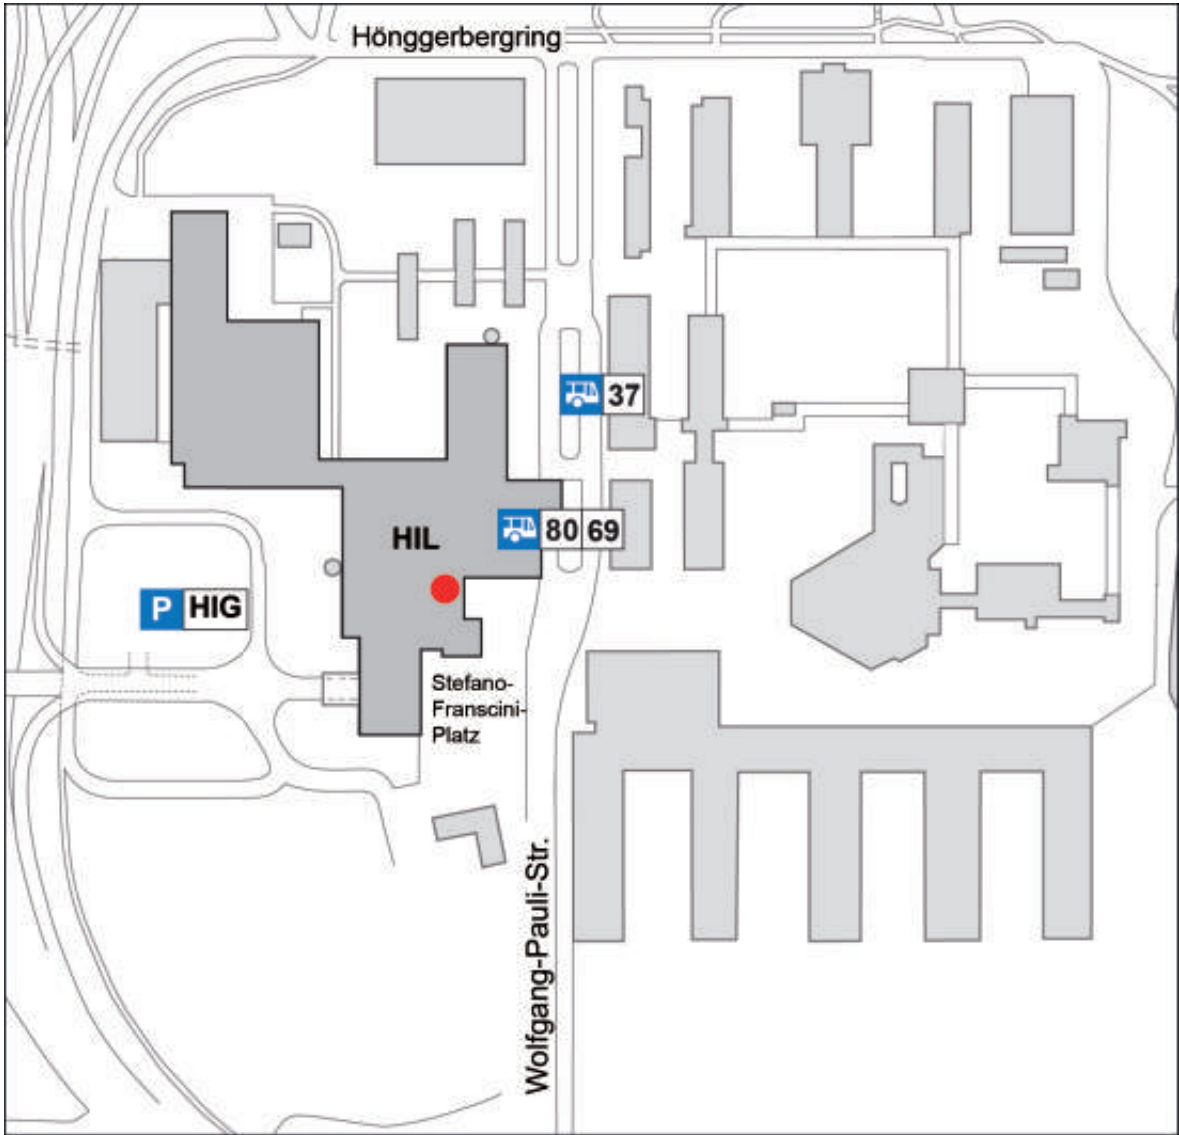

ETH Zürich
D-ARCH Departement Architektur
Institut für Geschichte und Theorie der Architektur gta

Our main venue is located at campus Höggerberg. A few projects take place in other venues, please check [here](#) for information.

Main venue Höggerberg

ETH Zurich, Höggerberg, building HIL, gta exhibitions

Opened: Mon–Fri 10–18
No exhibitions during semester breaks.
Please check our [current program here](#).

Free entry

Address:
Stefano-Frascini-Platz 5
8093 Zurich

Arrival by public transportation (recommended):
Bus 69, 80 to «ETH Höggerberg»

● gta Ausstellungen
Ausstellungsraum im Erdgeschoss