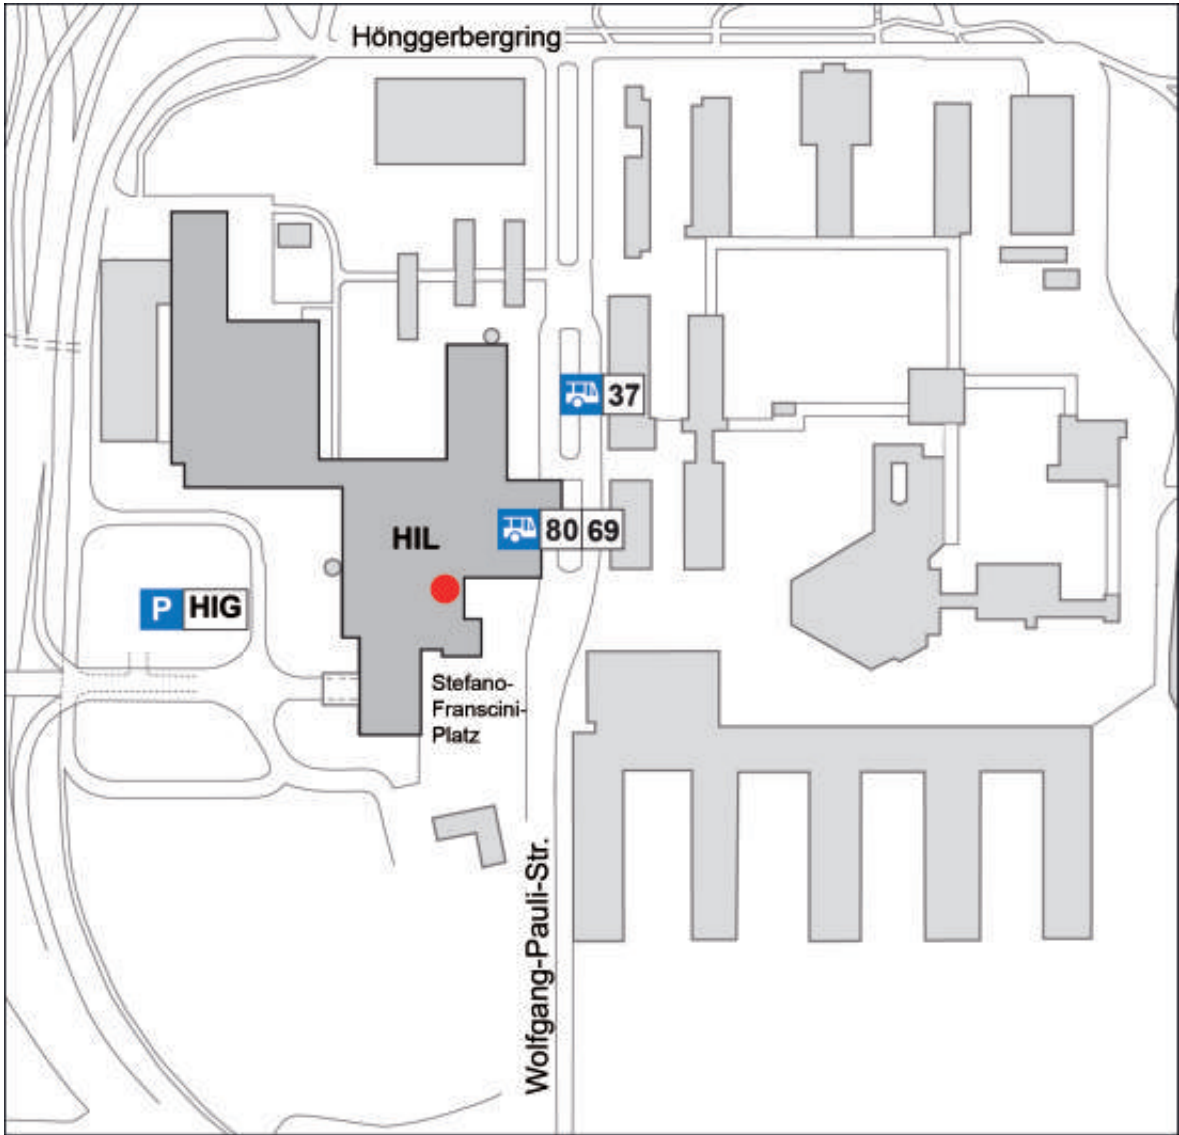

ETH Zürich  
D-ARCH Departement Architektur  
Institut für Geschichte und Theorie der Architektur gta

Our main venue is located at campus Höggerberg. A few projects take place in other venues, please check [here](#) for information.

**Main venue Höggerberg**

ETH Zurich, Höggerberg, building HIL, gta exhibitions

Opened: Mon–Fri 10–18

No exhibitions during semester breaks.

Please check our [current program here](#).

Free entry

Address:

Stefano-Frascini-Platz 5  
8093 Zurich

Arrival by public transportation (recommended):

Bus 69, 80 to «ETH Höggerberg»

● gta Ausstellungen  
Ausstellungsraum im Erdgeschoss