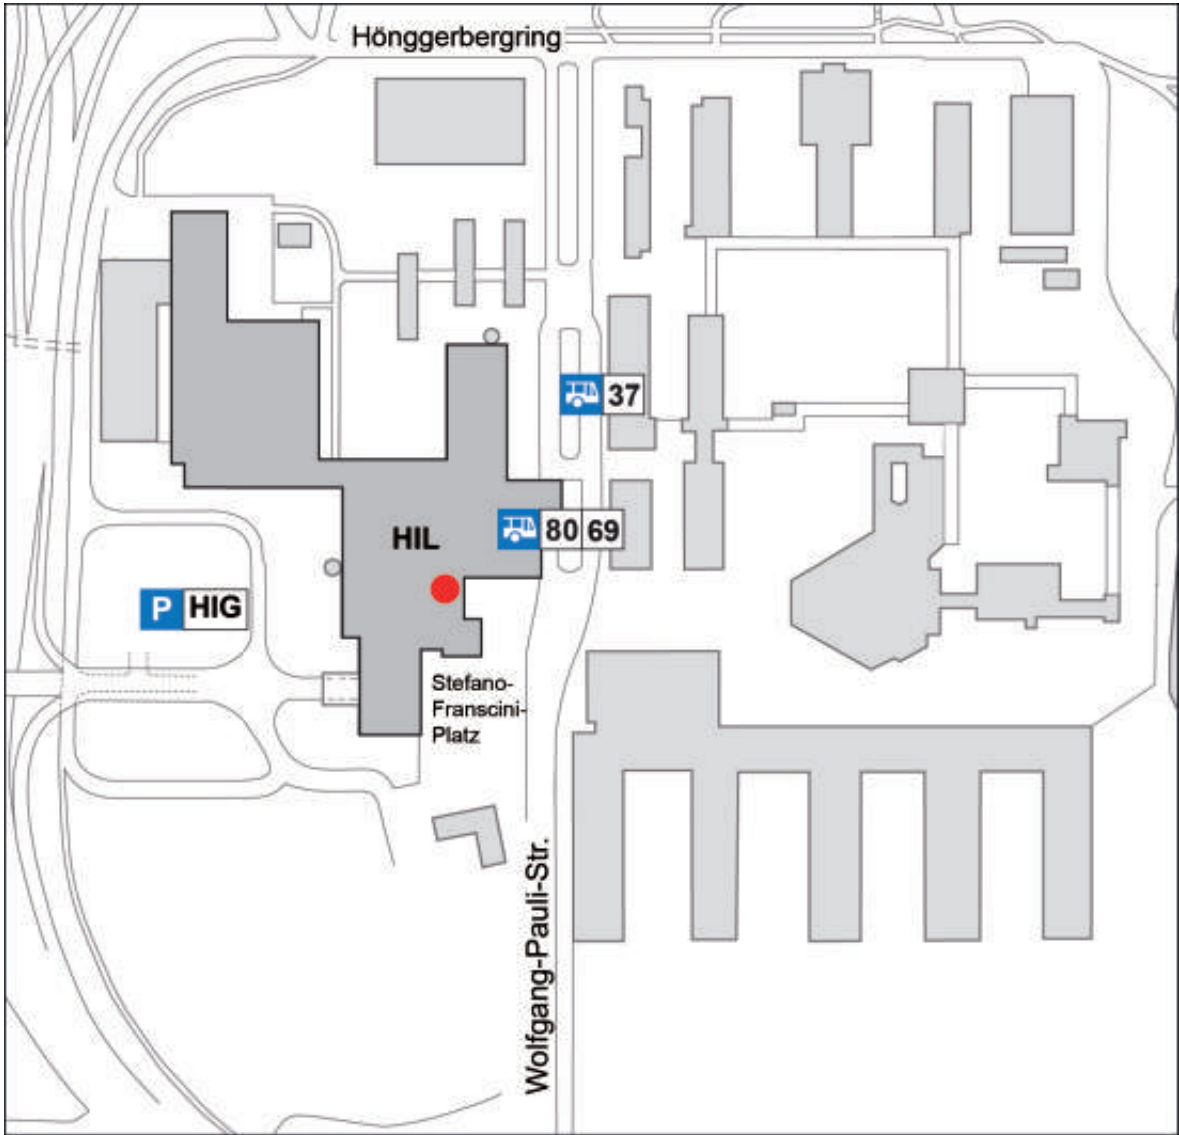

ETH Zürich  
D-ARCH Departement Architektur  
Institut für Geschichte und Theorie der Architektur gta

Our main venue is located at campus Höggerberg. A few projects take place in other venues, please check [here](#) for information.

**Main venue Höggerberg**

ETH Zurich, Höggerberg, building HIL, gta exhibitions

Opened: Mon–Fri 10–18  
No exhibitions during semester breaks.  
Please check our [current program here](#).

Free entry

Address:  
Stefano-Frascini-Platz 5  
8093 Zurich

Arrival by public transportation (recommended):  
Bus 69, 80 to «ETH Höggerberg»

● gta Ausstellungen  
Ausstellungsraum im Erdgeschoss