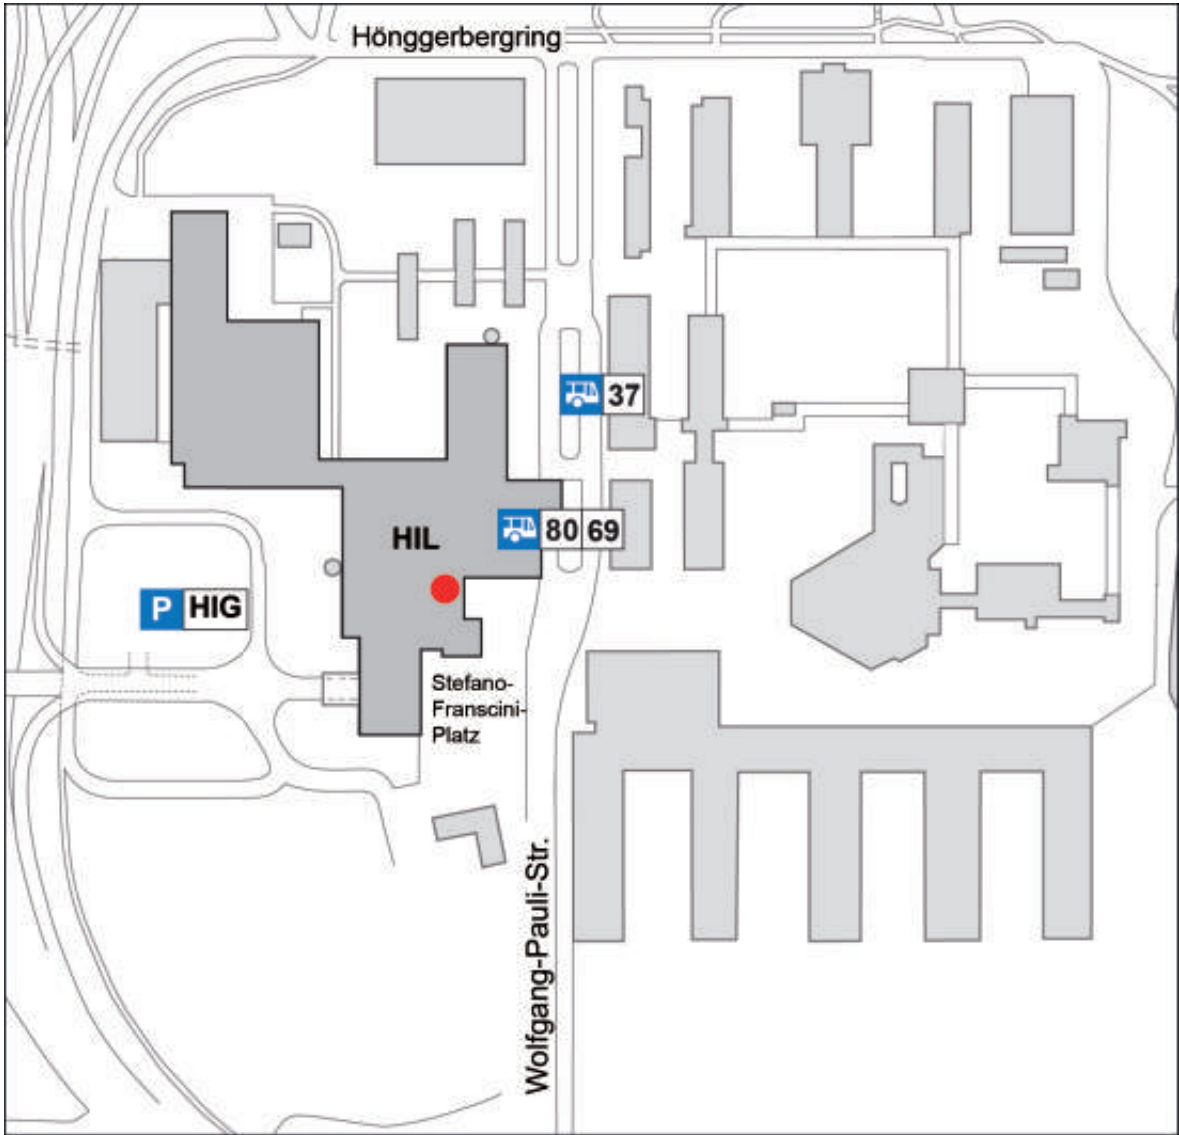

ETH Zürich
D-ARCH Departement Architektur
Institut für Geschichte und Theorie der Architektur gta

Our main venue is located at campus Hönggerberg. A few projects take place in other venues, please check [here](#) for information.

Main venue Hönggerberg

ETH Zurich, Hönggerberg, building HIL, gta exhibitions

Opened: Mon–Fri 10–18
No exhibitions during semester breaks.
Please check our [current program here](#).

Free entry

Address:
Stefano-Frascini-Platz 5
8093 Zurich

Arrival by public transportation (recommended):
Bus 69, 80 to «ETH Hönggerberg»

● gta Ausstellungen
Ausstellungsraum im Erdgeschoss